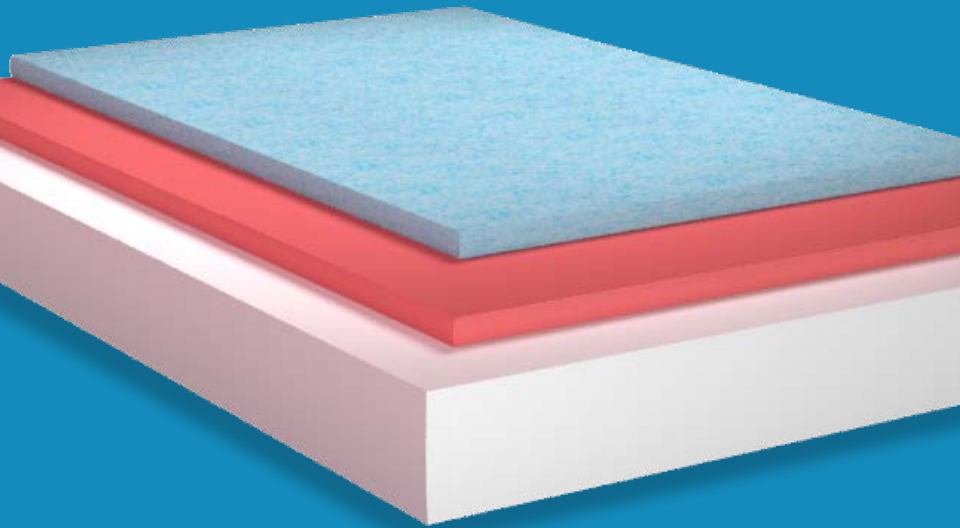

bedz in a box

COVER

MOISTURE WICKING

allows for a drier cooler night's sleep

UNDER COVER

The logo features a stylized white cloud with a white 'Z' inside it, positioned above the brand name.

bedz in a box

LAYER ONE

DEEP CORE SUPPORT

6" hd support core layer

NEXT LAYER

bedz in a box

LAYER TWO

MID RANGE SUPPORT

2" comfort support layer

NEXT LAYER

The logo features a stylized white cloud with a white 'Z' inside it, positioned above the brand name.

bedz in a box

LAYER THREE

TOP COOL COMFORT

2" gel hd cooling memory foam

TOGETHER

The logo features a blue cloud with a blue lightning bolt striking it, positioned above the brand name.

bedzzinabox

GREAT
SLEEP
BEST VALUE

\$300 less than most bed in a box

ORDER NOW!

BED SELECTOR

Twin XL 39" W x 80" D

Full 54" W x 75" D

Queen 60" W x 80" D