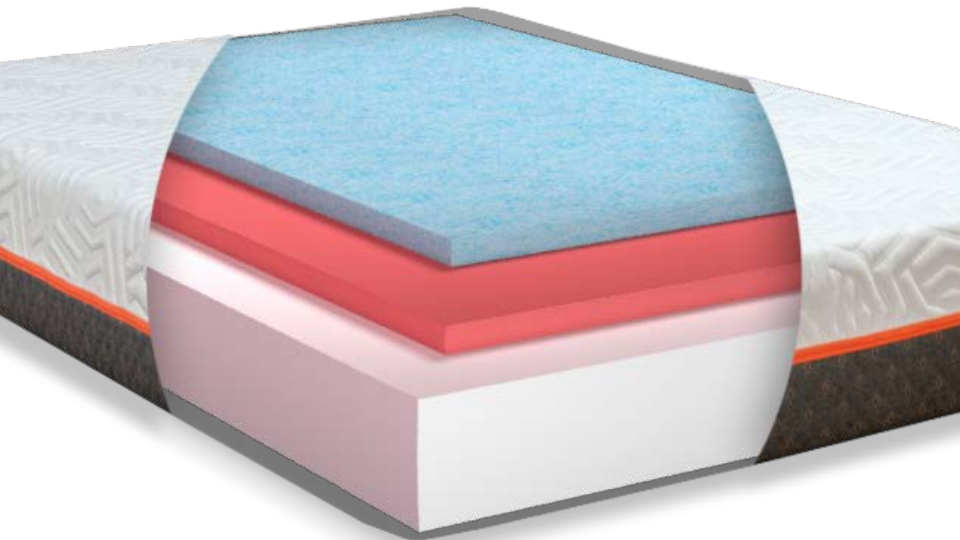

bedz in a box

COVER

MOISTURE WICKING

allows for a drier cooler night's sleep

UNDER COVER

The logo features a stylized white cloud with a white 'Z' inside it, positioned above the brand name.

bedz in a box

LAYER ONE

DEEP CORE SUPPORT

6" hd support core layer

NEXT LAYER

bedz in a box

LAYER TWO

MID RANGE SUPPORT

2" comfort support layer

NEXT LAYER

The logo features a stylized white cloud with a white 'Z' inside it, positioned above the brand name.

bedz in a box

LAYER THREE

TOP COOL COMFORT

2" gel hd cooling memory foam

TOGETHER

The logo features a blue cloud with a blue lightning bolt striking it, positioned above the brand name.

bedzzinabox

GREAT
SLEEP
BEST VALUE

\$300 less than most bed in a box

ORDER NOW!

BED SELECTOR

Twin XL 39" W x 80" D

Full 54" W x 75" D

Queen 60" W x 80" D